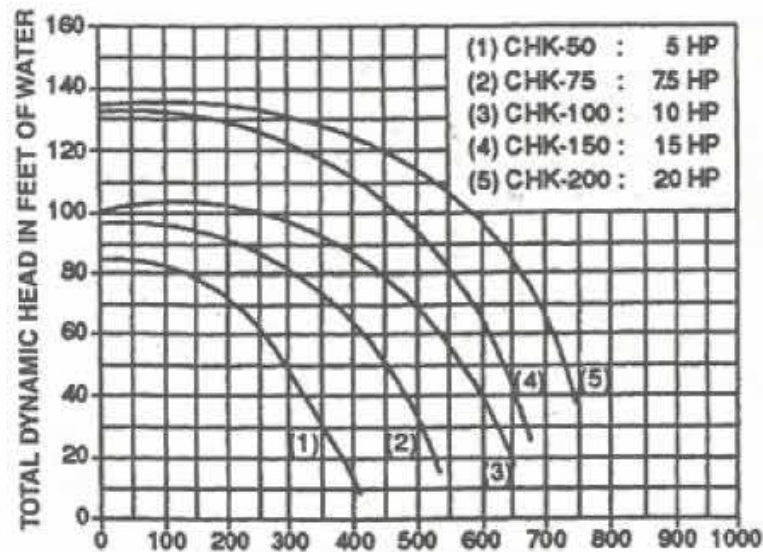

MARTIN 600/C-SERIES PERFORMANCE CURVES

PUMP CURVE 3 PH CHK SERIES

FLOW RATE IN GPM

PUMP CURVE 3 PH CMK SERIES

FLOW RATE IN GPM

PUMP CURVE 1 PH CH-50 & CM-50

FLOW RATE IN GPM