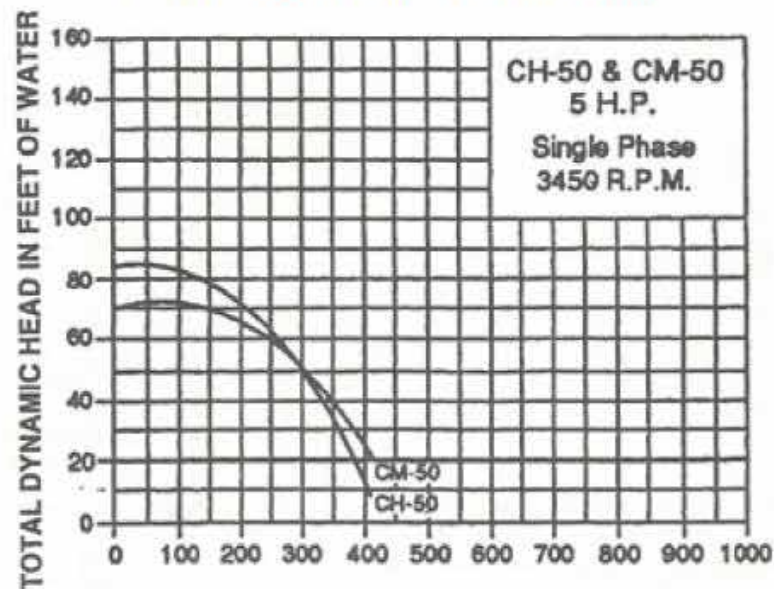

MARTIN 600/C-SERIES PERFORMANCE CURVES

PUMP CURVE 3 PH CHK SERIES

FLOW RATE IN GPM

PUMP CURVE 3 PH CMK SERIES

FLOW RATE IN GPM

PUMP CURVE 1 PH CH-50 & CM-50

FLOW RATE IN GPM