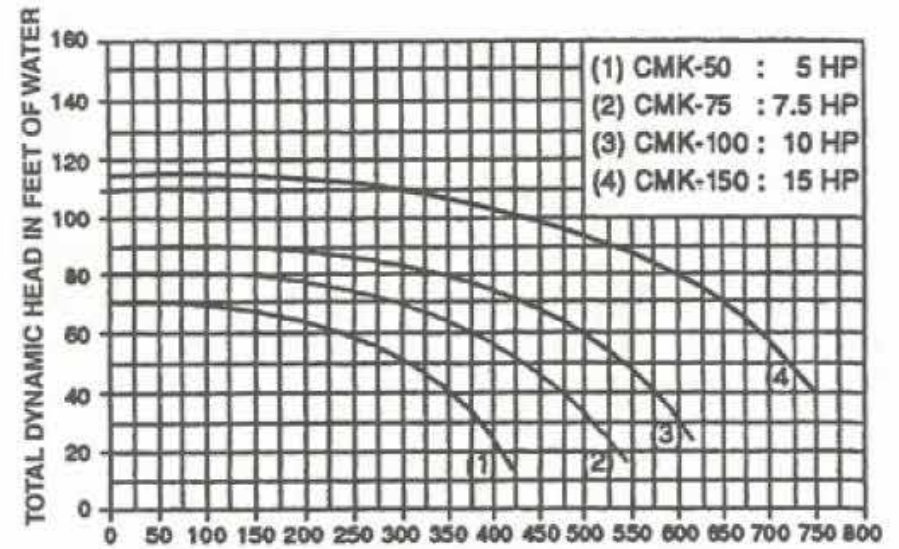

MARTIN 600/C-SERIES PERFORMANCE CURVES

PUMP CURVE 3 PH CHK SERIES

FLOW RATE IN GPM

PUMP CURVE 3 PH CMK SERIES

FLOW RATE IN GPM

PUMP CURVE 1 PH CH-50 & CM-50

FLOW RATE IN GPM